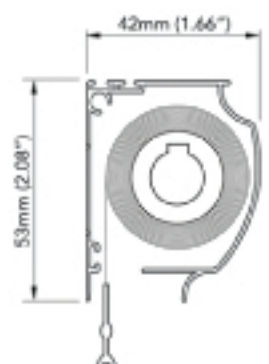

Choose Your Screen Housing

1.4" Rounded

OVERVIEW The petite design of the 1.4" housing makes it perfect for most window and door applications. This screen housing is attractive and small enough to lie concealed in the jamb area of most doors or the reveal of any window.

APPLICATIONS Single doors, double doors and windows.

1.61" Contemporary

OVERVIEW The 1.61" screen housing features straight lines and a contemporary look. Its extra sturdy design makes it perfect for 84" and taller doors or, window openings where a little more screen fabric is needed. Stylish, practical and versatile.

APPLICATIONS Single doors, double doors and windows.

1.66" Rounded

OVERVIEW This housing features rounded, smooth edges for a soft appearance. The 1.66" screen housing is perfect for larger or taller doors, and windows where a little more screen fabric is required. An attractive and popular choice.

APPLICATIONS Single doors, double doors and windows.