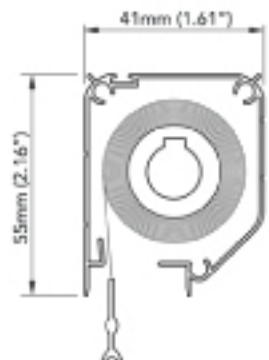

1.61" Contemporary

OVERVIEW The 1.61" screen housing features straight lines and a contemporary look. Its extra sturdy design makes it perfect for 84" and taller doors or, window openings where a little more screen fabric is needed. Stylish, practical and versatile.

APPLICATIONS Single doors, double doors and windows.