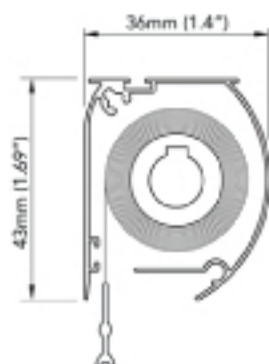

## 1.4" Rounded

**OVERVIEW** The petite design of the 1.4" housing makes it perfect for most window and door applications. This screen housing is attractive and small enough to lie concealed in the jamb area of most doors or the reveal of any window.